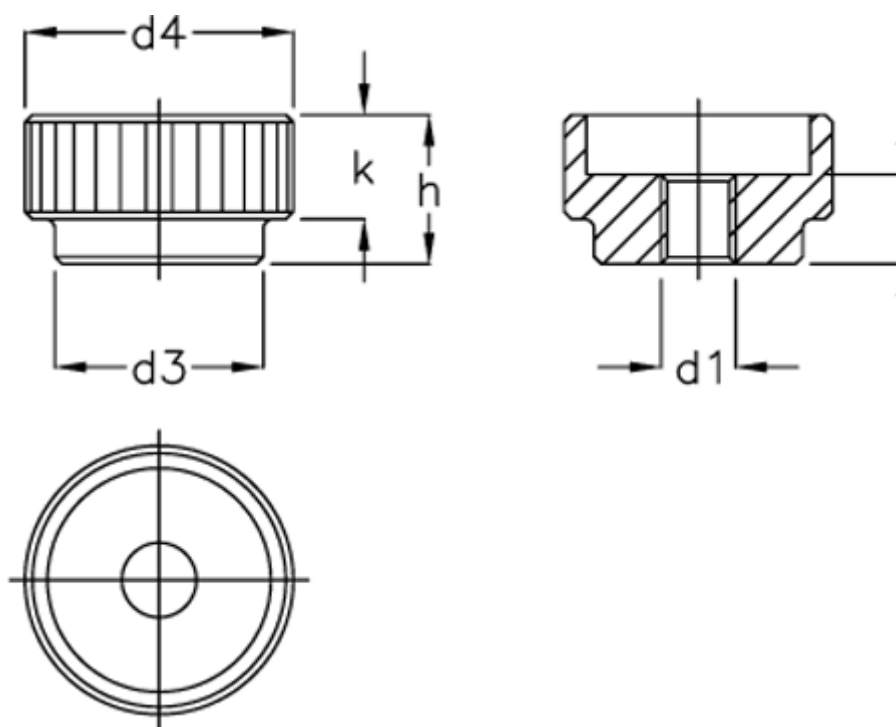

Article number: 20707510

Description: E+G Knurled nut DIN 6303-M8-A
A without dowel hole

Measures

$d1 = M 8$

$d3 = 20$

$d4 = 30$

$h = 17$

$k = 12$